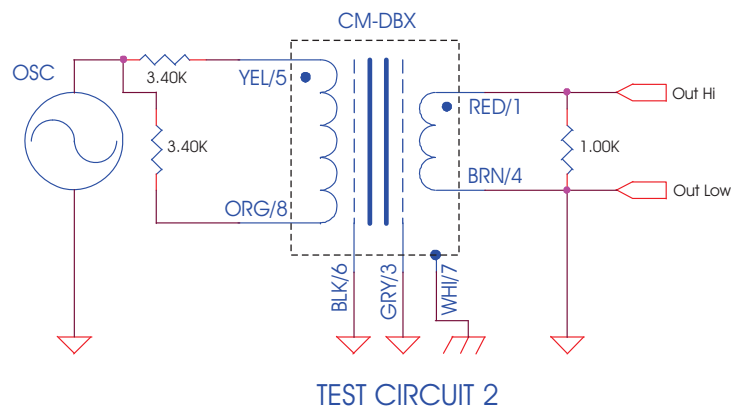

NOTES:

1. All graphs generated from one (1) randomly chosen device. No statistical averaging or weighting. Data from one sweep.