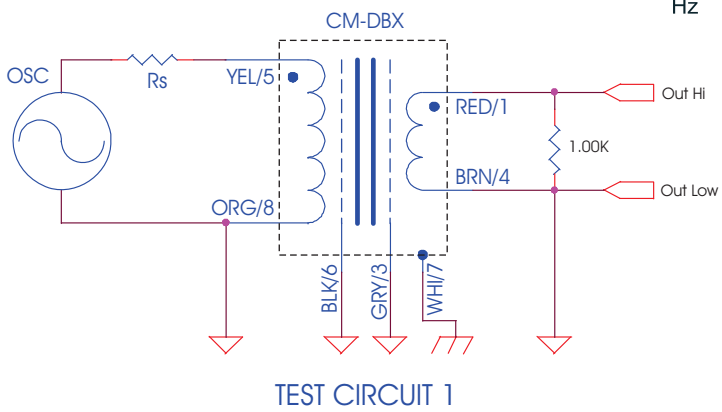

NOTES:

1. All graphs generated from one (1) randomly chosen device. No statistical averaging or weighting. Data from one sweep.