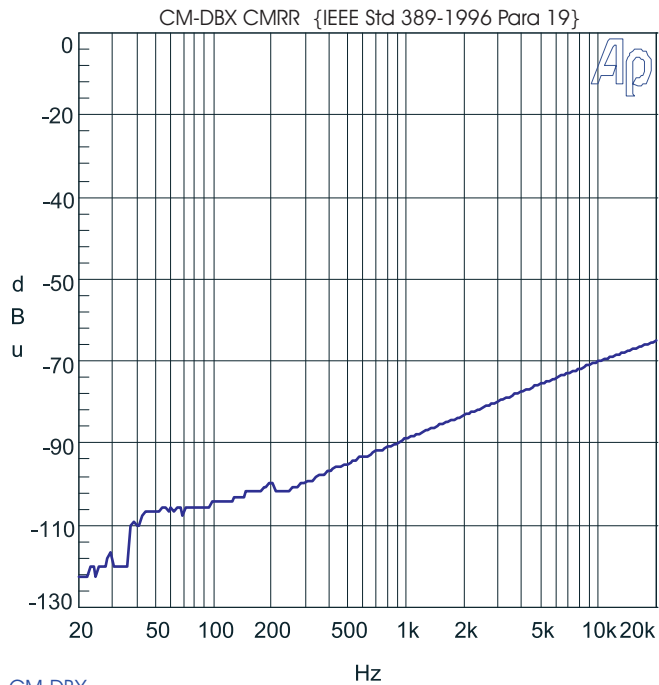

NOTES:

1. All graphs generated from one (1) randomly chosen device. No statistical averaging or weighting. Data from one sweep.