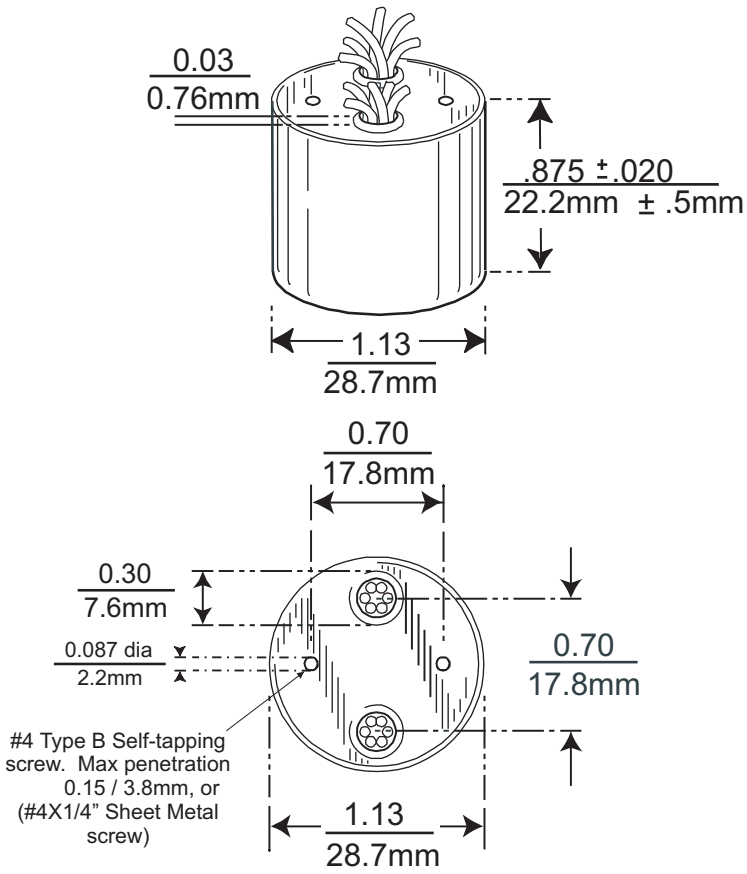

STANDARD CONFIGURATION

THREADED BUSHING

MOUNTING STUDS