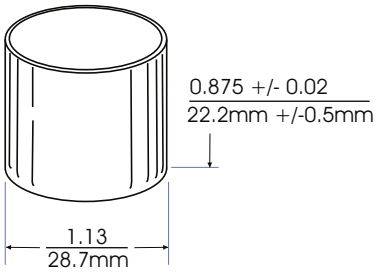

MG1
RIBBON MOTOR

T1
CM-2670

SW1

XLR
JR1

OUT HIGH

OUT LOW

Title		
CM-2670 Ribbon Mic 1:18/36		
Size	Document Number	Rev
A	AN-109	B
Date:	Friday, June 30, 2017	Sheet 1 of 1