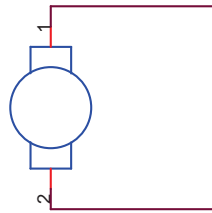

MG1
RIBBON MOTOR

T1
CM-2670

SW1

XLR
JR1

OUT HIGH

OUT LOW

Title		
CM-2670 Ribbon Mic 1:18/36		
Size	Document Number	Rev
A	AN-109	B
Date:	Friday, June 30, 2017	Sheet 1 of 1