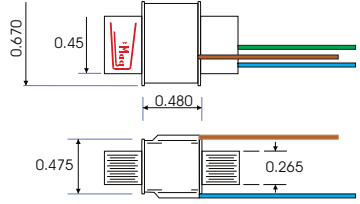

MG1
RIBBON MOTOR

T1
CM-2670

SW1

XLR
JR1

OUT HIGH

OUT LOW

Title		
CM-2670 Ribbon Mic 1:18/36		
Size	Document Number	Rev
A	AN-109	B
Date:	Friday, June 30, 2017	Sheet 1 of 1