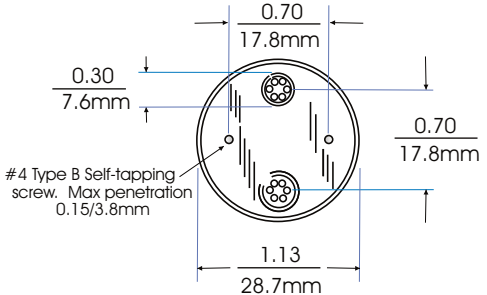

MG1
RIBBON MOTOR

T1
CM-2670

SW1

XLR
JR1

OUT HIGH

OUT LOW

Title		
CM-2670 Ribbon Mic 1:18/36		
Size	Document Number	Rev
A	AN-109	B
Date:	Friday, June 30, 2017	Sheet 1 of 1