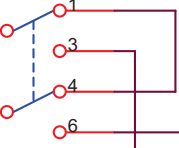

MG1
RIBBON MOTOR

T1
CM-2670

SW1

XLR
JR1

OUT HIGH

OUT LOW

Title		
CM-2670 Ribbon Mic 1:18/36		
Size	Document Number	Rev
A	AN-109	B
Date:	Friday, June 30, 2017	Sheet 1 of 1