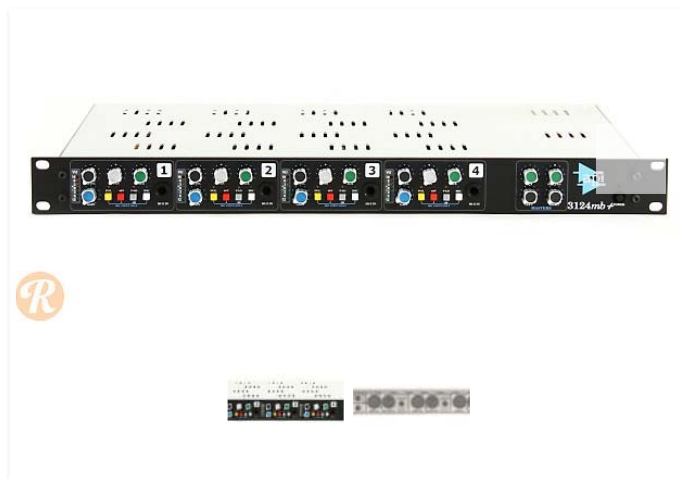

# API 3124MB+ 4-Channel Mic Preamp Mixer

by API

☆☆☆☆☆ Write the first review

[view in price guide](#) >

BUY NEW  
**\$3,510.25**

+ Free Shipping

Add to Cart

Fulfilled by Pro Audio LA  
and shipped from Glendale, CA, United States

API's 3124MB+ is a 1U rackmount unit with 4 horizontal 312 preamps with additional direct input for guitar/bass/keyboard. This is the classic API console mic pre circuit with 2520 discrete op-amp and custom output transformer from the 512c.

Front panel controls include variable gain, polarity inversion, -20dB pad, +48V phantom power toggle, and a mic/DI switch. This version, the 3124MB+, also features a 4x2 mixer with panning, aux send, and output level for each channel to the mix buss.

Follow this product to see new listings in your feed!

Add to My Feed

1 New Listing  
from \$3,510

Learn more  
about this product

API Audio 3124MB+ |  
Discrete 4 Channel  
Microphone Preamp  
w/ Stereo Mixer