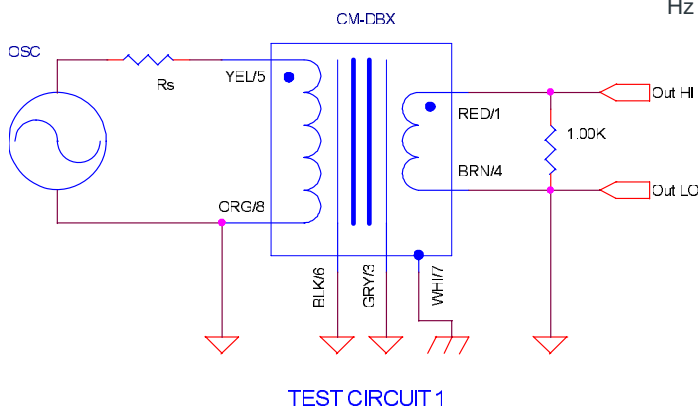

NOTES:

1. All graphs generated from one (1) randomly chosen device. No statistical averaging or weighting. Data from one sweep.