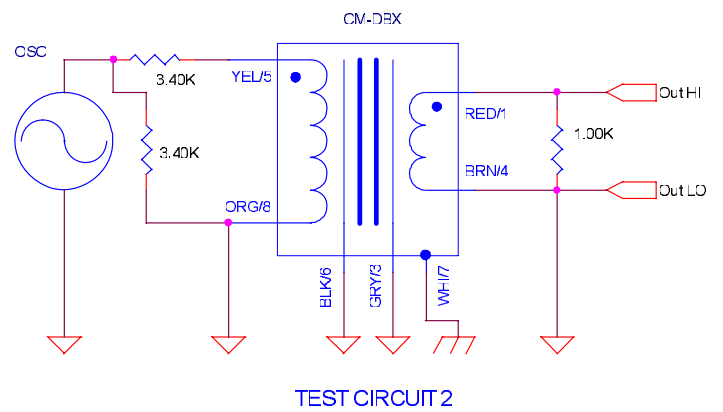

NOTES:

1. All graphs generated from one (1) randomly chosen device. No statistical averaging or weighting. Data from one sweep.