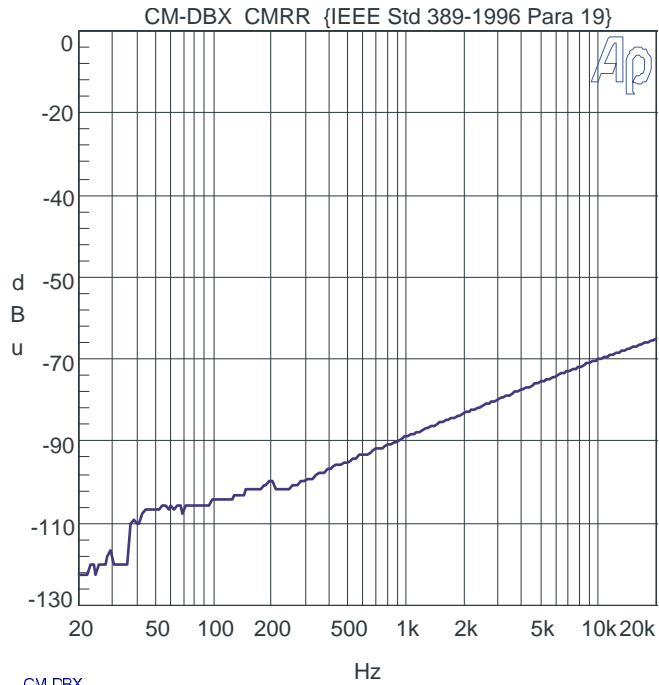

NOTES:

1. All graphs generated from one (1) randomly chosen device. No statistical averaging or weighting. Data from one sweep.