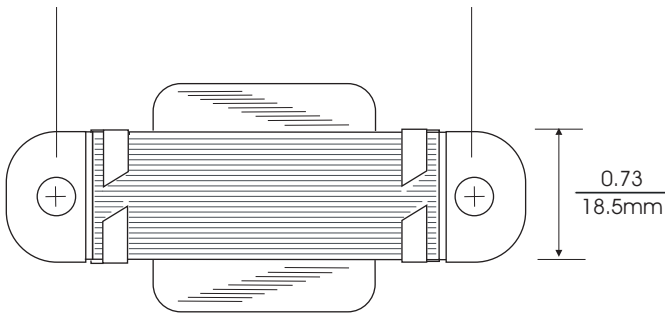

CM-2394

400H Nominal

4487 Ish Drive, Simi Valley, CA 93063
(818) 993-4644