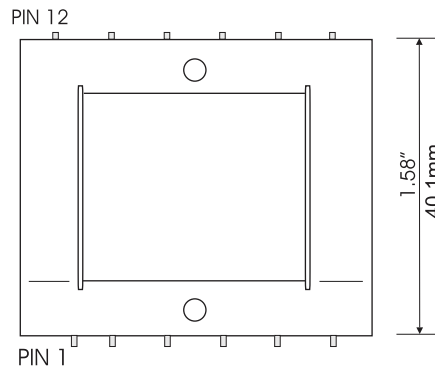

CM-2394

400H Nominal

4487 Ish Drive, Simi Valley, CA 93063
(818) 993-4644