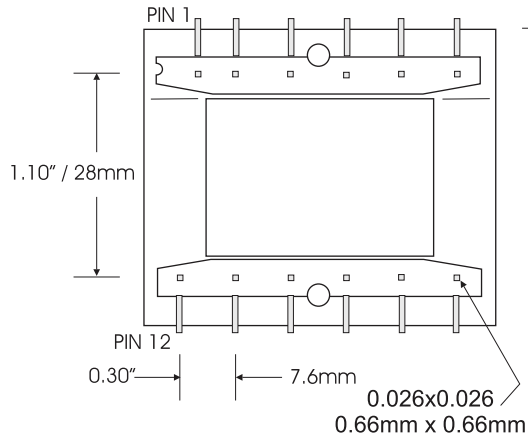

CM-2394

400H Nominal

4487 Ish Drive, Simi Valley, CA 93063
(818) 993-4644