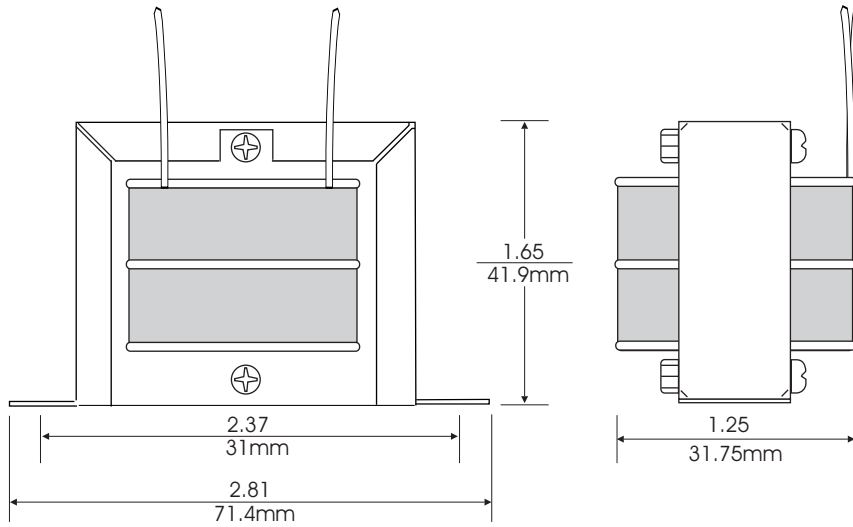

CM-2394

400H Nominal

4487 Ish Drive, Simi Valley, CA 93063
(818) 993-4644