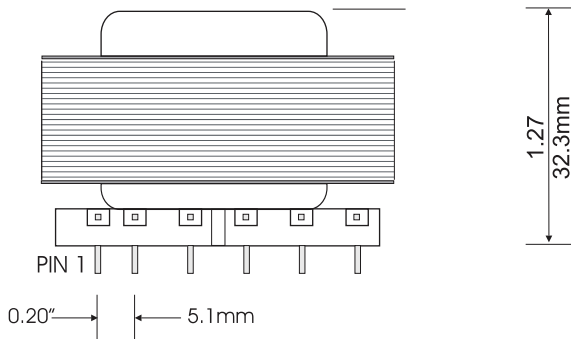

CM-2394

400H Nominal

4487 Ish Drive, Simi Valley, CA 93063
(818) 993-4644