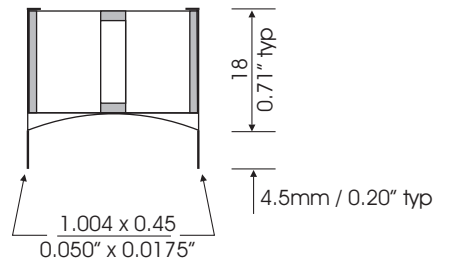

CML-12111

4H

4487 Ish Drive, Simi Valley, CA 93063
(818) 993-4644