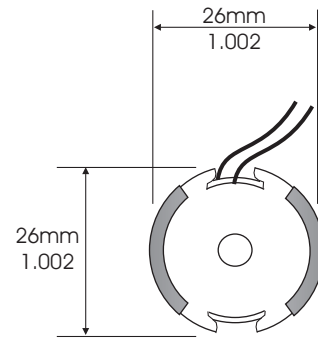

CML-12111

4H

4487 Ish Drive, Simi Valley, CA 93063
(818) 993-4644