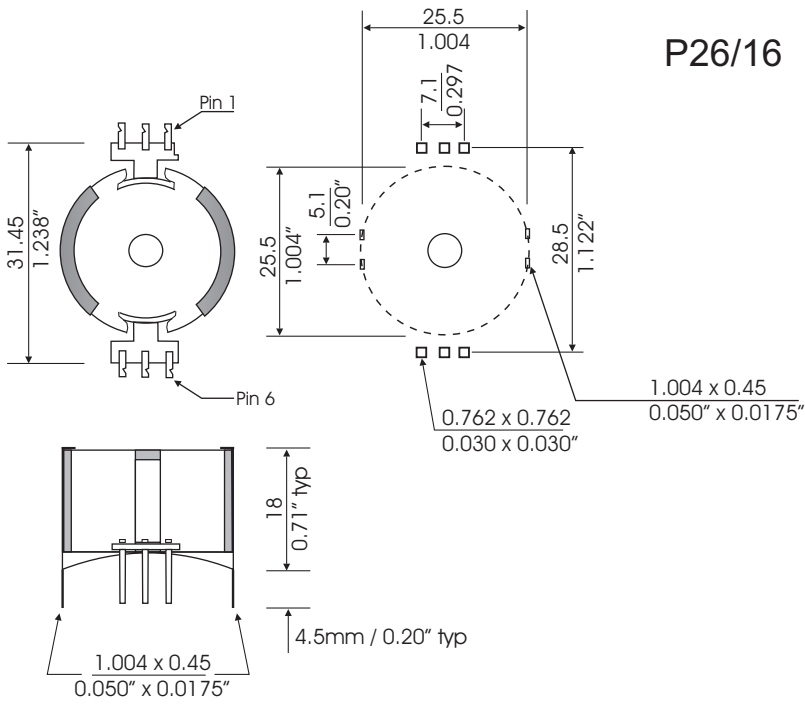

CML-12111

4H

4487 Ish Drive, Simi Valley, CA 93063
(818) 993-4644