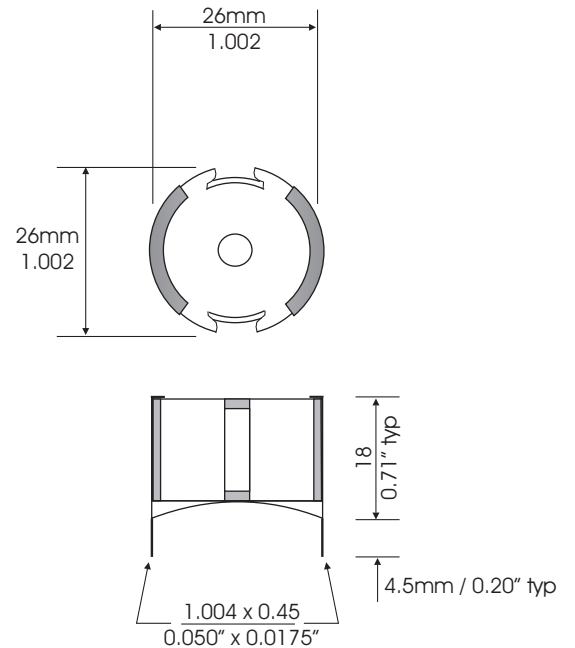

CML-13124

22, 69, 169, 269mH

4487 Ish Drive, Simi Valley, CA 93063
(818) 993-4644