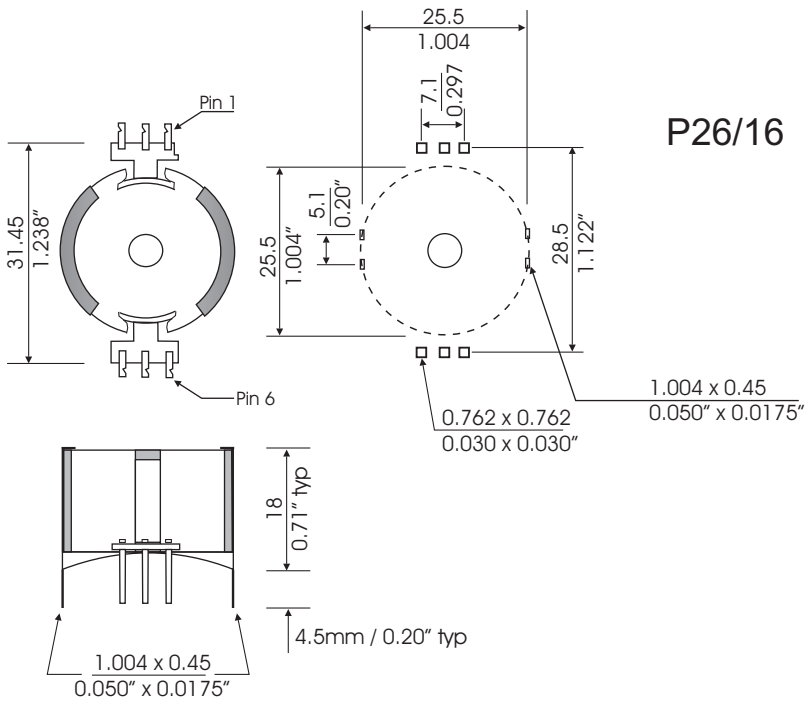

CML-13124

22, 69, 169, 269mH

4487 Ish Drive, Simi Valley, CA 93063
(818) 993-4644