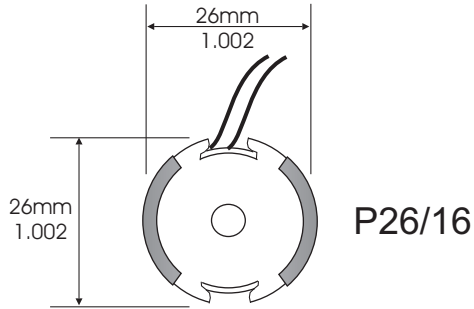

CML-13301

1.0, 1.2, 1.5, 2.5, 3.0, 5.0H

Inductance	Wire Colors
5.0H	BLK/RED
3.0H	BLK/ORG
2.5H	BLK/YEL
1.5H	BLK/GRN
1.2H	BLK/BLU
1.0	BLK/VIO

4487 Ish Drive, Simi Valley, CA 93063
(818) 993-4644