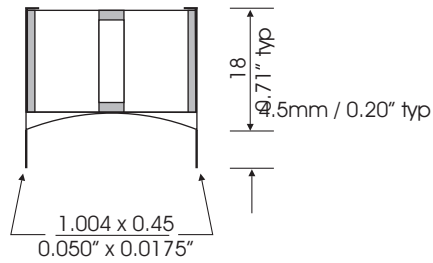

CML-13301

1.0, 1.2, 1.5, 2.5, 3.0, 5.0H

Inductance	Wire Colors
5.0H	BLK/RED
3.0H	BLK/ORG
2.5H	BLK/YEL
1.5H	BLK/GRN
1.2H	BLK/BLU
1.0	BLK/VIO

4487 Ish Drive, Simi Valley, CA 93063
(818) 993-4644