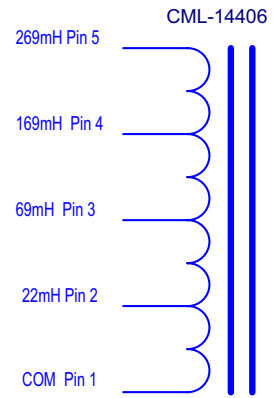

CML-14406  
22, 69, 169, 269mH

4487 Ish Drive, Simi Valley, CA 93063  
(818) 993-4644