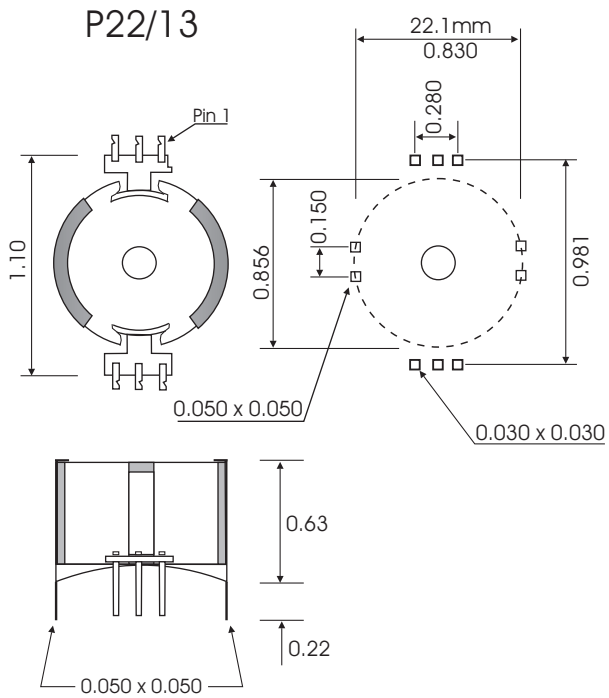

CML-14406  
22, 69, 169, 269mH

4487 Ish Drive, Simi Valley, CA 93063  
(818) 993-4644