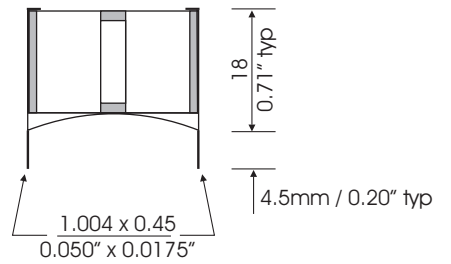

# CML-14810 2.0H

4487 Ish Drive, Simi Valley, CA 93063  
(818) 993-4644