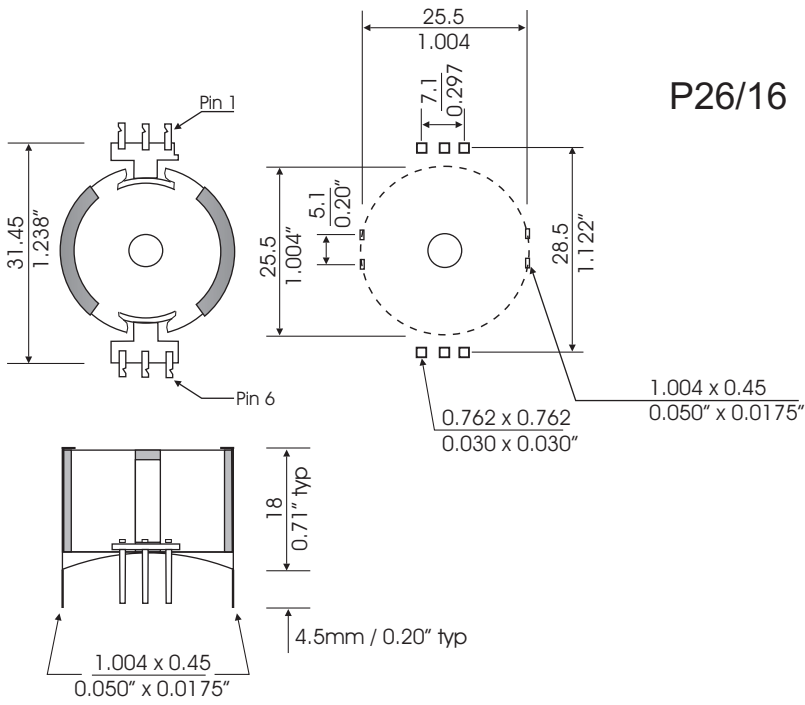

# CML-14810 2.0H

4487 Ish Drive, Simi Valley, CA 93063  
(818) 993-4644