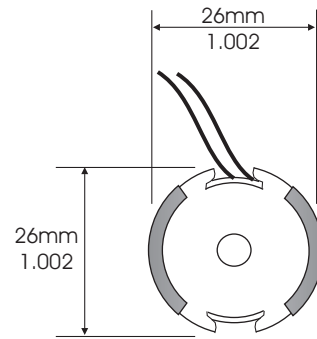

# CML-14810 2.0H

4487 Ish Drive, Simi Valley, CA 93063  
(818) 993-4644