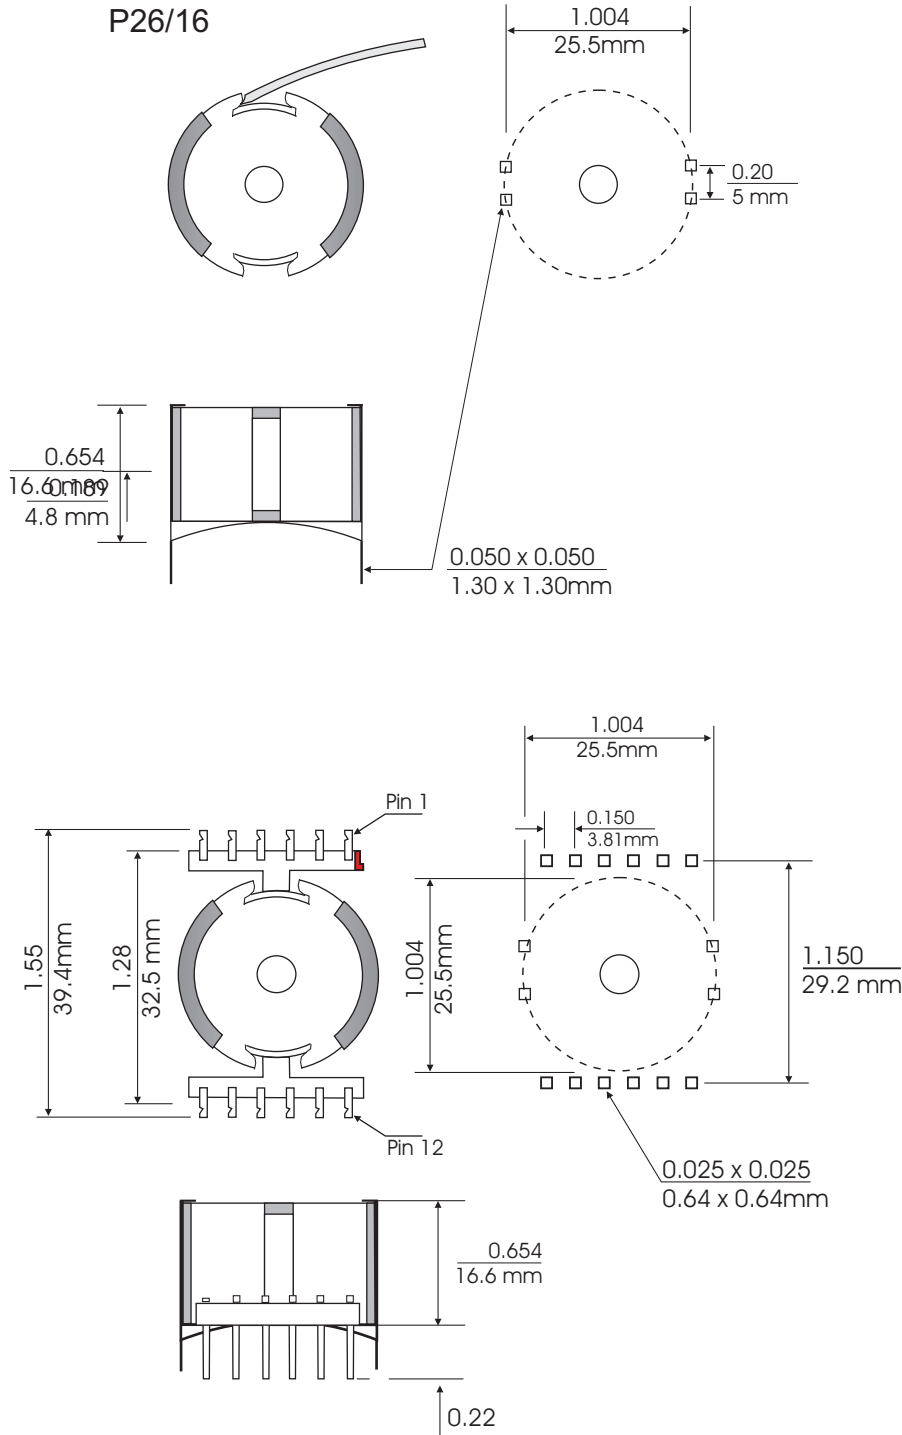

CML-14812

18, 23, 35, 90, 100, 180mH

CML-14812

4487 Ish Drive, Simi Valley, CA 93063
(818) 993-4644