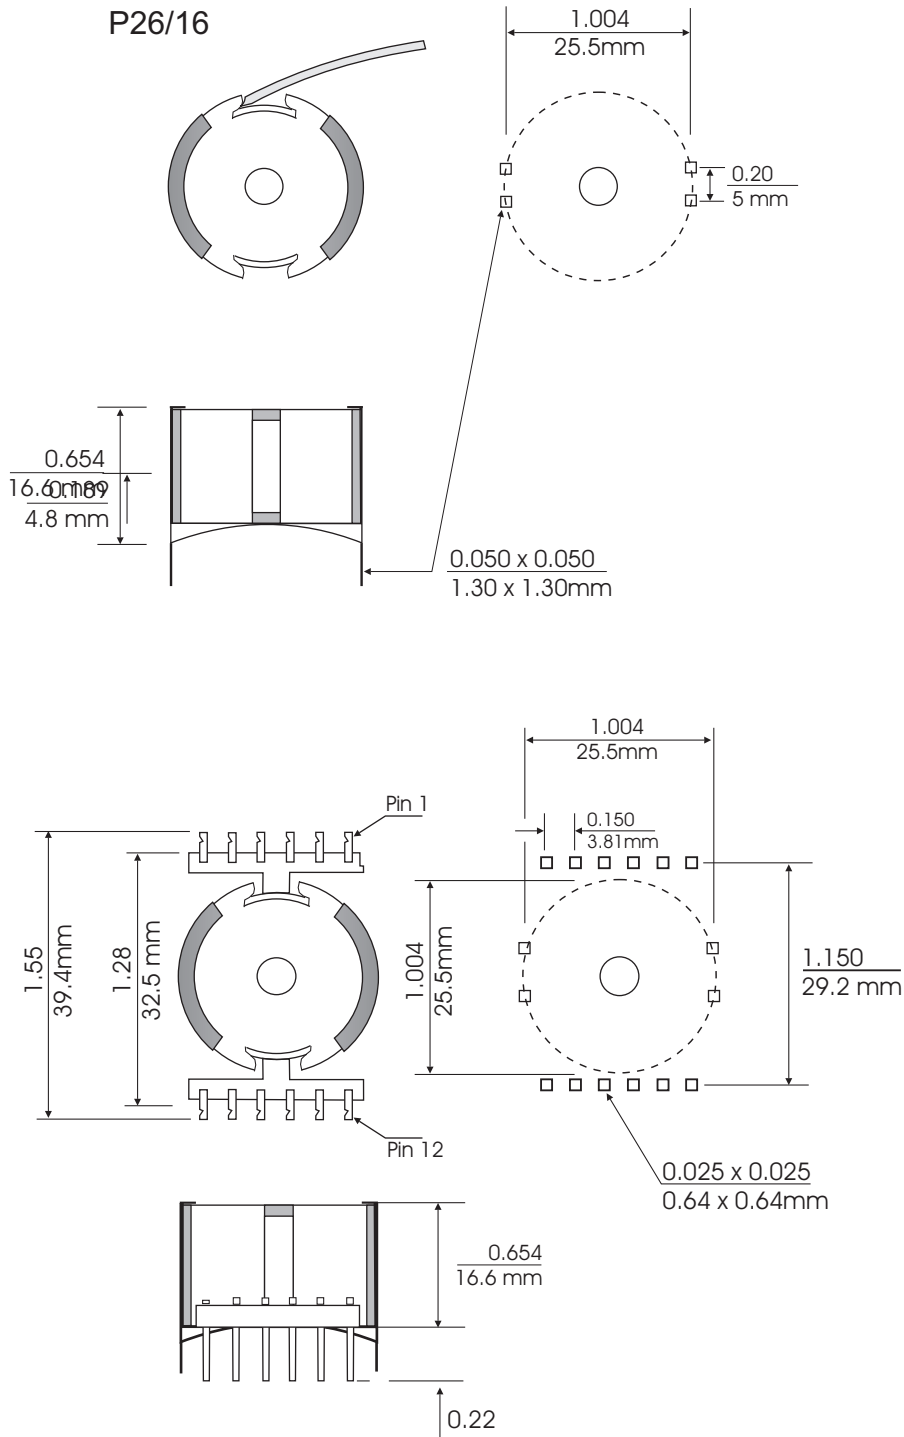

CML-150T/PC

27mH, 33mH, 47mH, 68mH, 82mH, 150mH

4487 Ish Drive, Simi Valley, CA 93063
(818) 993-4644