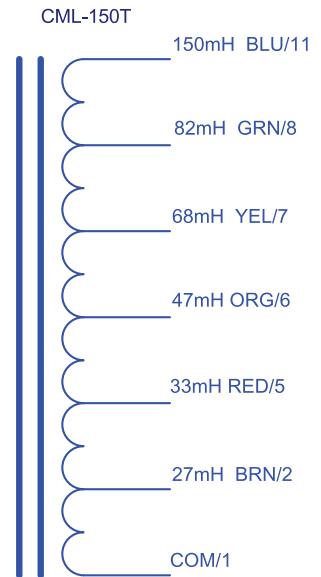

CML-150T/PC

27mH, 33mH, 47mH, 68mH, 82mH, 150mH

4487 Ish Drive, Simi Valley, CA 93063
(818) 993-4644