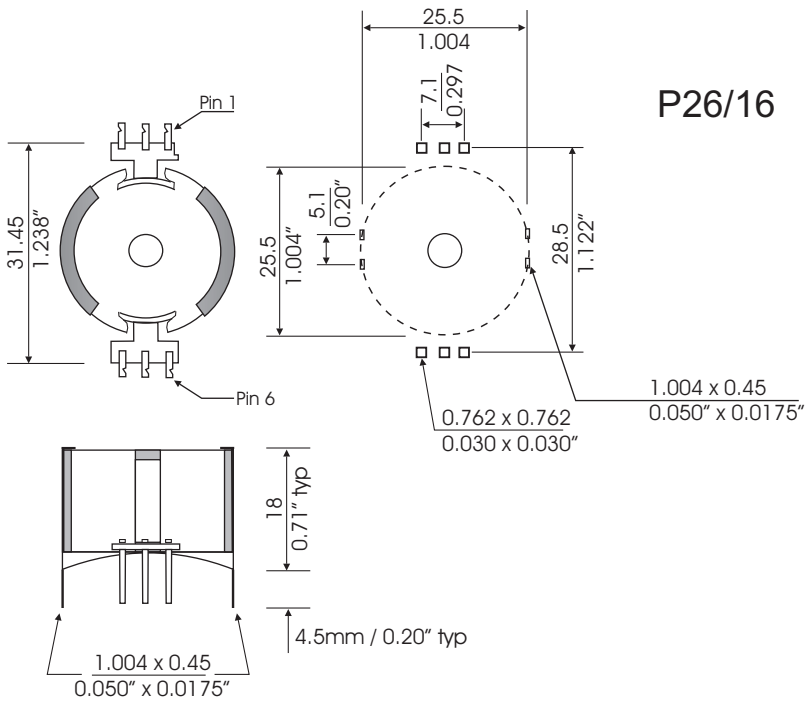

CML-15402

0.50mH

4487 Ish Drive, Simi Valley, CA 93063
(818) 993-4644