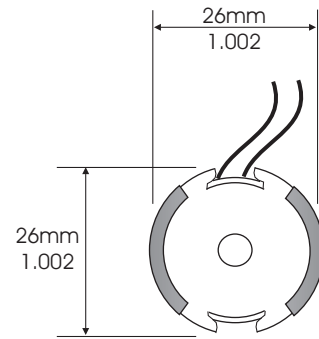

CML-15402

0.50mH

4487 Ish Drive, Simi Valley, CA 93063
(818) 993-4644