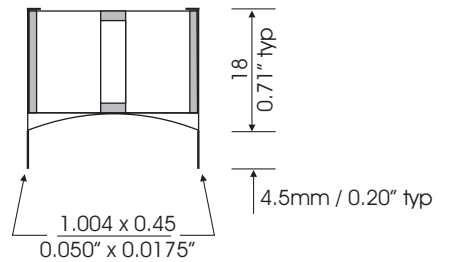

CML-15402

0.50mH

4487 Ish Drive, Simi Valley, CA 93063
(818) 993-4644