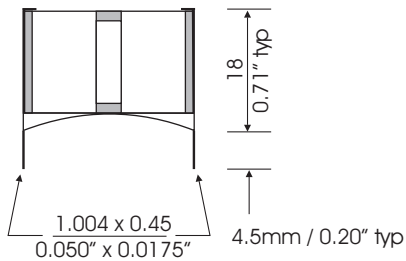

# CML-17401B

14, 20, 40, 55, 80, 160, 320mH

P26/16

4487 Ish Drive, Simi Valley, CA 93063  
(818) 993-4644