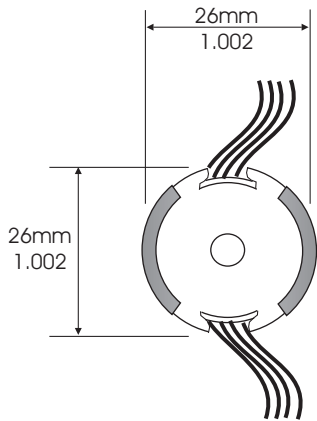

# CML-17401B

14, 20, 40, 55, 80, 160, 320mH

P26/16

4487 Ish Drive, Simi Valley, CA 93063  
(818) 993-4644