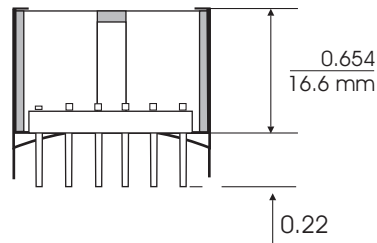

# CML-17401B

14, 20, 40, 55, 80, 160, 320mH

P26/16

4487 Ish Drive, Simi Valley, CA 93063  
(818) 993-4644