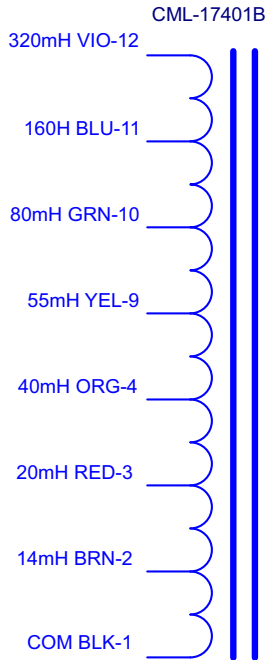

# CML-17401B

14, 20, 40, 55, 80, 160, 320mH

P26/16

4487 Ish Drive, Simi Valley, CA 93063  
(818) 993-4644