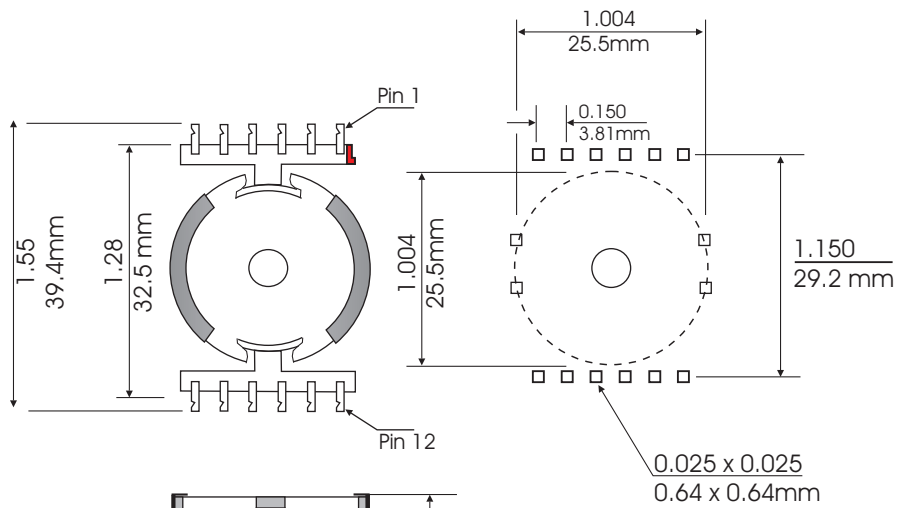

# CML-17401B

14, 20, 40, 55, 80, 160, 320mH

P26/16

4487 Ish Drive, Simi Valley, CA 93063  
(818) 993-4644