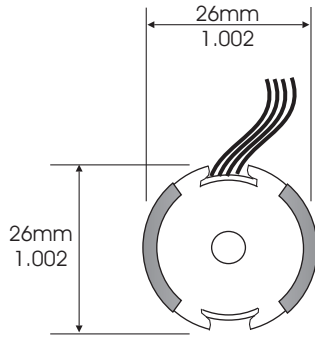

CML-18112-1

1.44, 2.78, 4.31H

P26/16

4487 Ish Drive, Simi Valley, CA 93063
(818) 993-4644