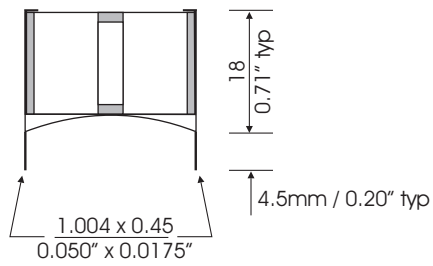

CML-18112-1

1.44, 2.78, 4.31H

P26/16

4487 Ish Drive, Simi Valley, CA 93063
(818) 993-4644