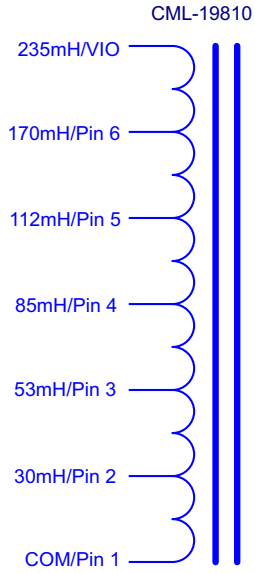

CML-19810

30, 53, 85, 112, 170, 235mH

4487 Ish Drive, Simi Valley, CA 93063
(818) 993-4644