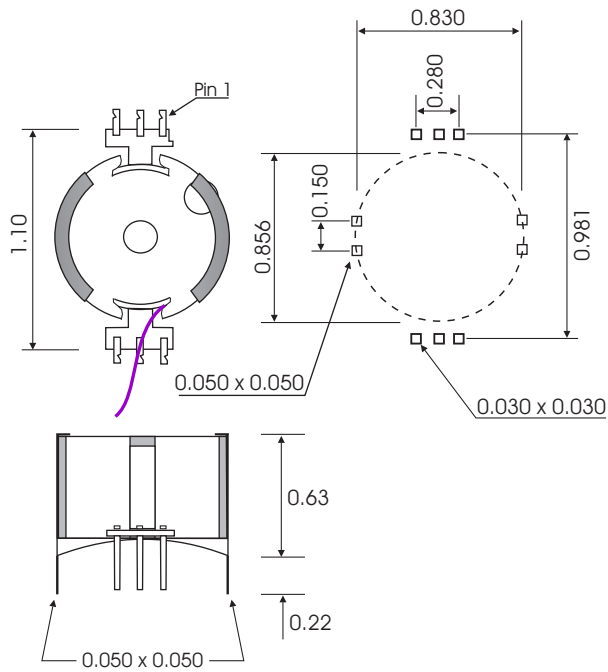

CML-19810

30, 53, 85, 112, 170, 235mH

4487 Ish Drive, Simi Valley, CA 93063
(818) 993-4644