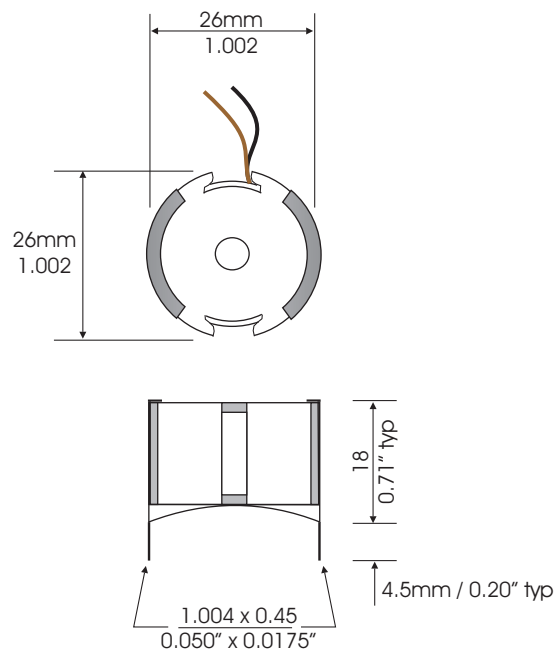

CML-19107 1.08H

P26/16

4487 Ish Drive, Simi Valley, CA 93063
(818) 993-4644