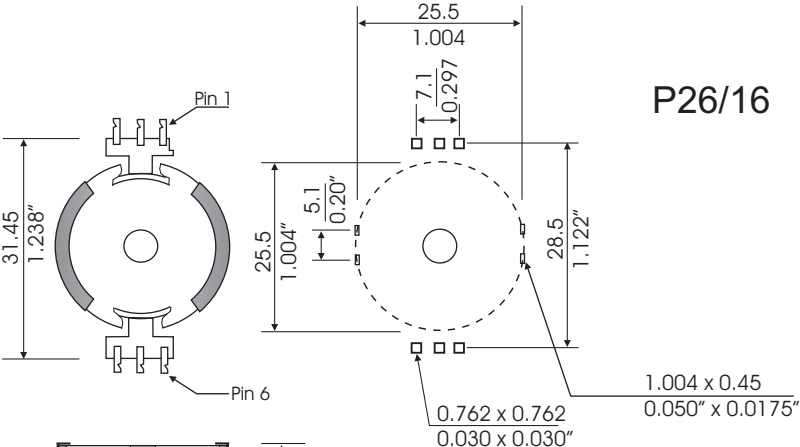

# CML-19307

## 26, 39, 78, 155, 312mH

CML-19307/PC

P26/16

4487 Ish Drive, Simi Valley, CA 93063  
(818) 993-4644