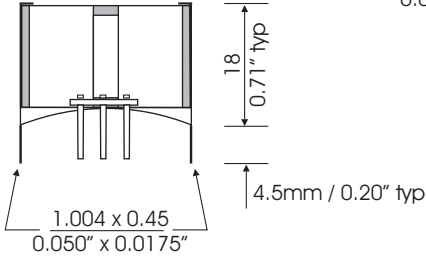

## 26, 39, 78, 155, 312mH

CML-19307/PC

P26/16

4487 Ish Drive, Simi Valley, CA 93063  
(818) 993-4644