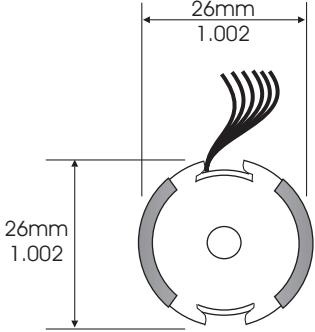

## 26, 39, 78, 155, 312mH

CML-19307/PC

P26/16

4487 Ish Drive, Simi Valley, CA 93063  
(818) 993-4644