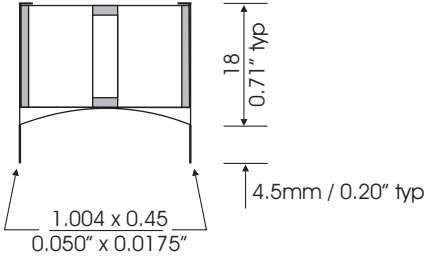

## 26, 39, 78, 155, 312mH

CML-19307/PC

P26/16

4487 Ish Drive, Simi Valley, CA 93063  
(818) 993-4644