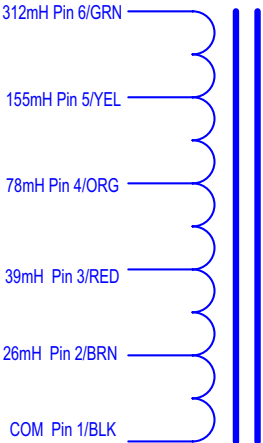

# CML-19307

## 26, 39, 78, 155, 312mH

CML-19307/PC

P26/16

4487 Ish Drive, Simi Valley, CA 93063  
(818) 993-4644