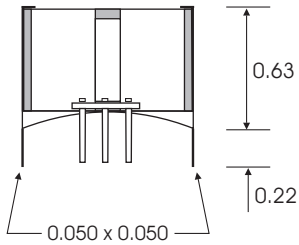

CML-2251-3
475mH, 625mH

CML-2251-3

4487 Ish Drive, Simi Valley, CA 93063
(818) 993-4644