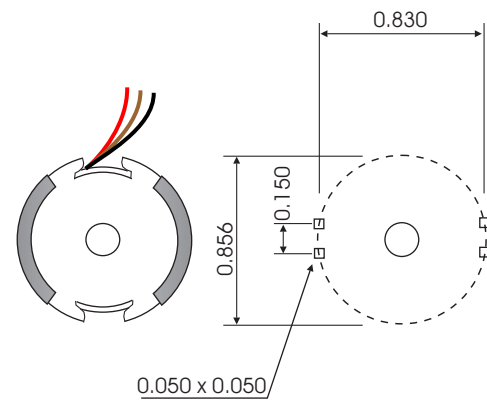

CML-2251-3
475mH, 625mH

CML-2251-3

4487 Ish Drive, Simi Valley, CA 93063
(818) 993-4644