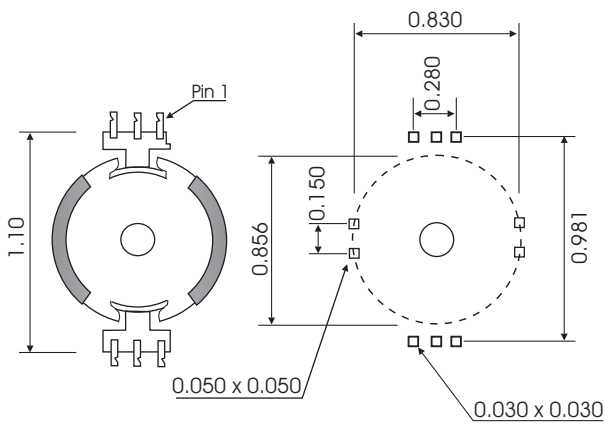

CML-2251-3
475mH, 625mH

CML-2251-3

4487 Ish Drive, Simi Valley, CA 93063
(818) 993-4644