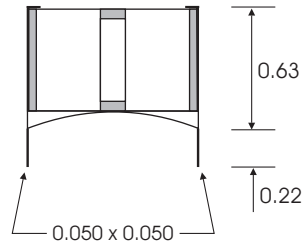

CML-2251-3
475mH, 625mH

CML-2251-3

4487 Ish Drive, Simi Valley, CA 93063
(818) 993-4644