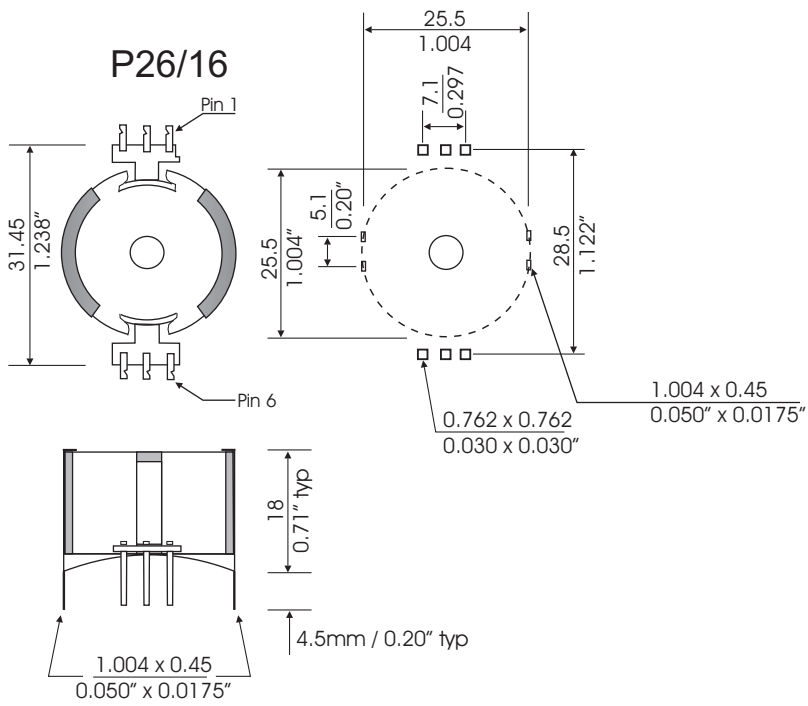

# CML-22928

350mH, 450mH, 1.8H

4487 Ish Drive, Simi Valley, CA 93063  
(818) 993-4644