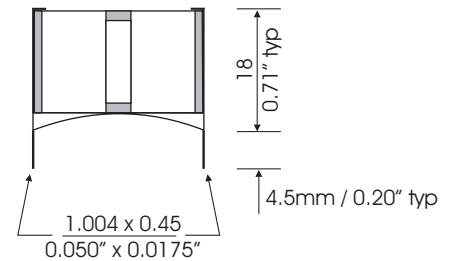

# CML-22928

350mH, 450mH, 1.8H

4487 Ish Drive, Simi Valley, CA 93063  
(818) 993-4644