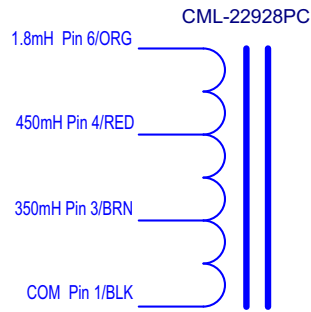

# CML-22928

350mH, 450mH, 1.8H

4487 Ish Drive, Simi Valley, CA 93063  
(818) 993-4644