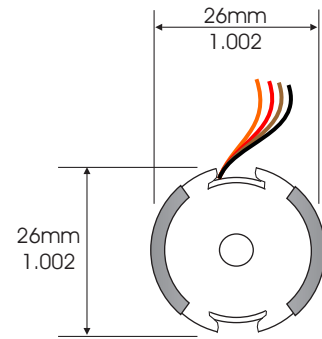

# CML-22928

350mH, 450mH, 1.8H

4487 Ish Drive, Simi Valley, CA 93063  
(818) 993-4644