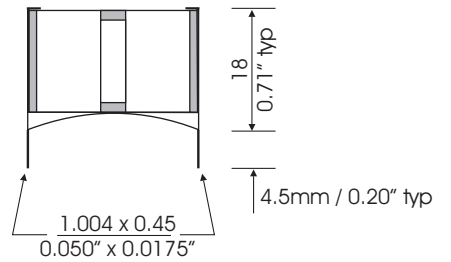

CML-23620

1.0H

4487 Ish Drive, Simi Valley, CA 93063
(818) 993-4644