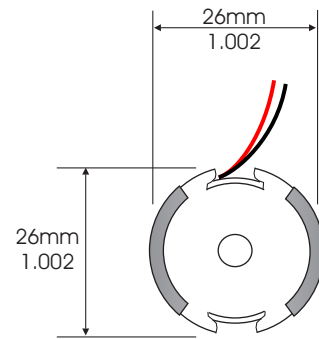

CML-23620

1.0H

4487 Ish Drive, Simi Valley, CA 93063
(818) 993-4644