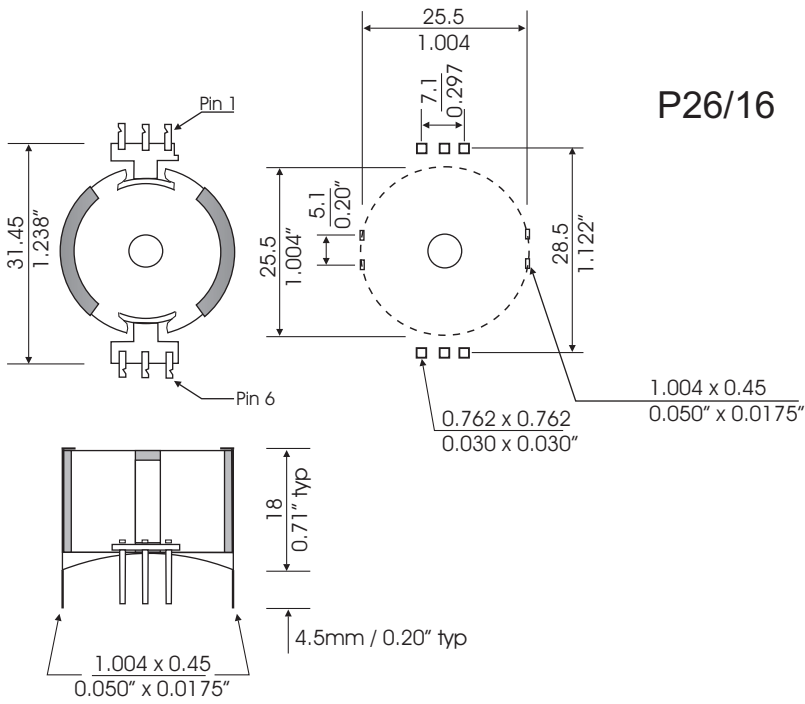

CML-23620

1.0H

4487 Ish Drive, Simi Valley, CA 93063
(818) 993-4644