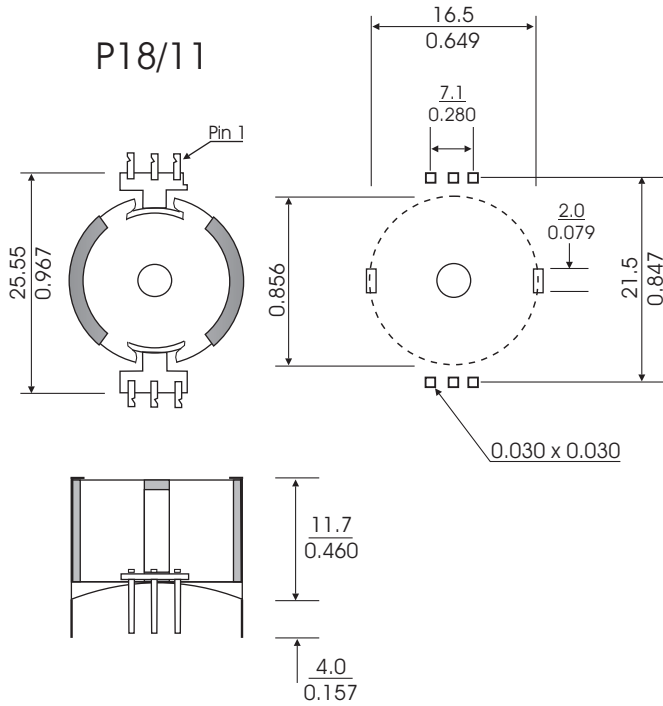

CML-2910A
66, 125mH

4487 Ish Drive, Simi Valley, CA 93063
(818) 993-4644