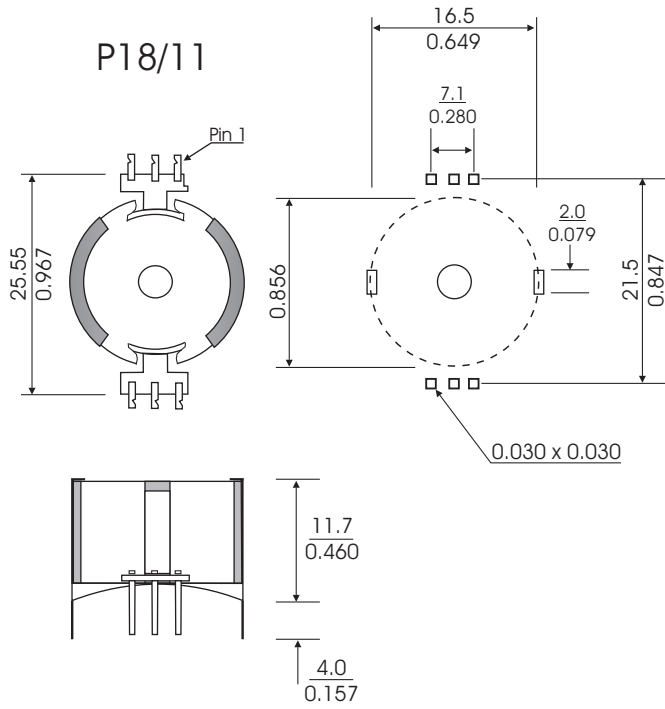

# CML-2911A

140, 220, 360, 860mH, 2.0H

4487 Ish Drive, Simi Valley, CA 93063  
(818) 993-4644