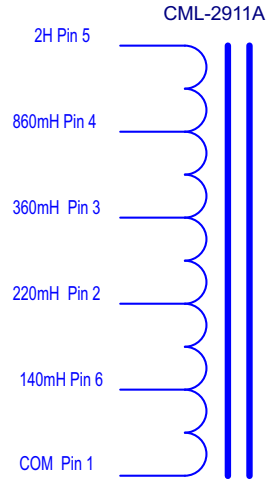

# CML-2911A

140, 220, 360, 860mH, 2.0H

4487 Ish Drive, Simi Valley, CA 93063  
(818) 993-4644