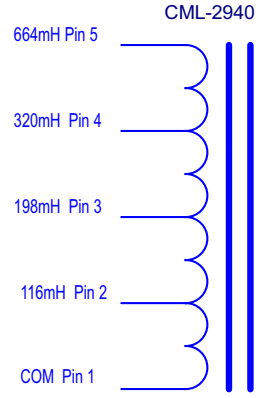

CML-2940  
116, 198, 320, 664mH

4487 Ish Drive, Simi Valley, CA 93063  
(818) 993-4644