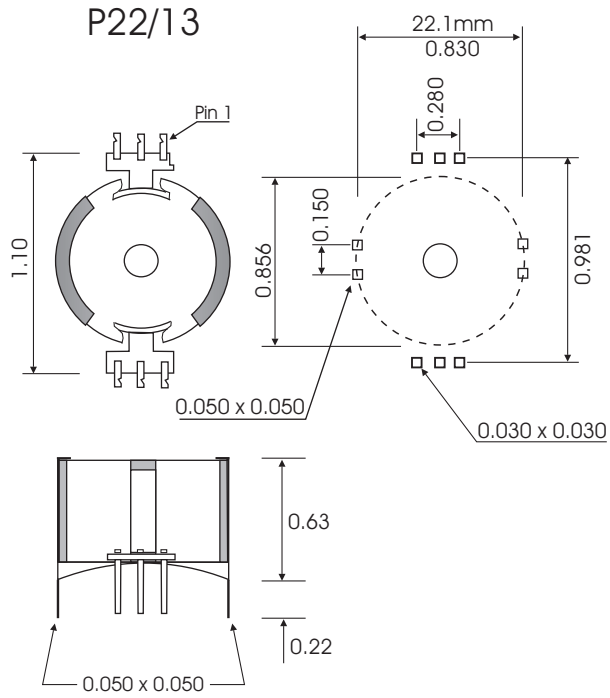

CML-2940  
116, 198, 320, 664mH

4487 Ish Drive, Simi Valley, CA 93063  
(818) 993-4644