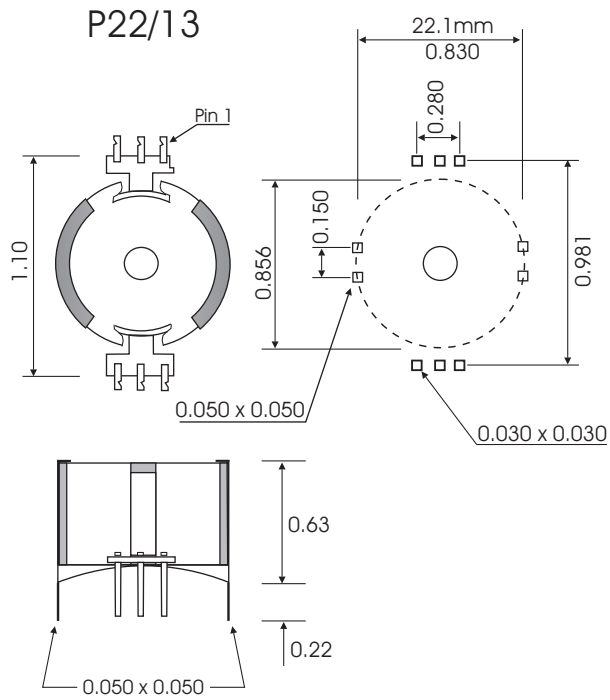

CML-2941 1.67H

4487 Ish Drive, Simi Valley, CA 93063
(818) 993-4644