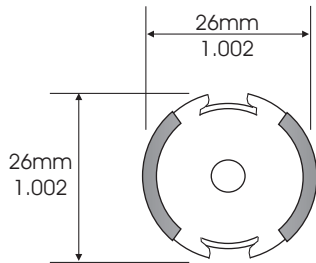

CML-4101 2.0H

P26/16

4487 Ish Drive, Simi Valley, CA 93063
(818) 993-4644