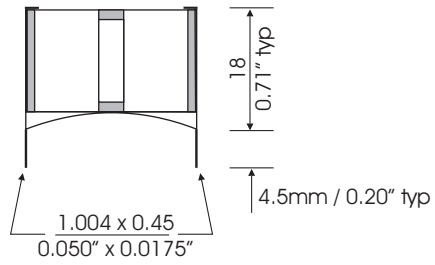

CML-4101 2.0H

P26/16

4487 Ish Drive, Simi Valley, CA 93063
(818) 993-4644