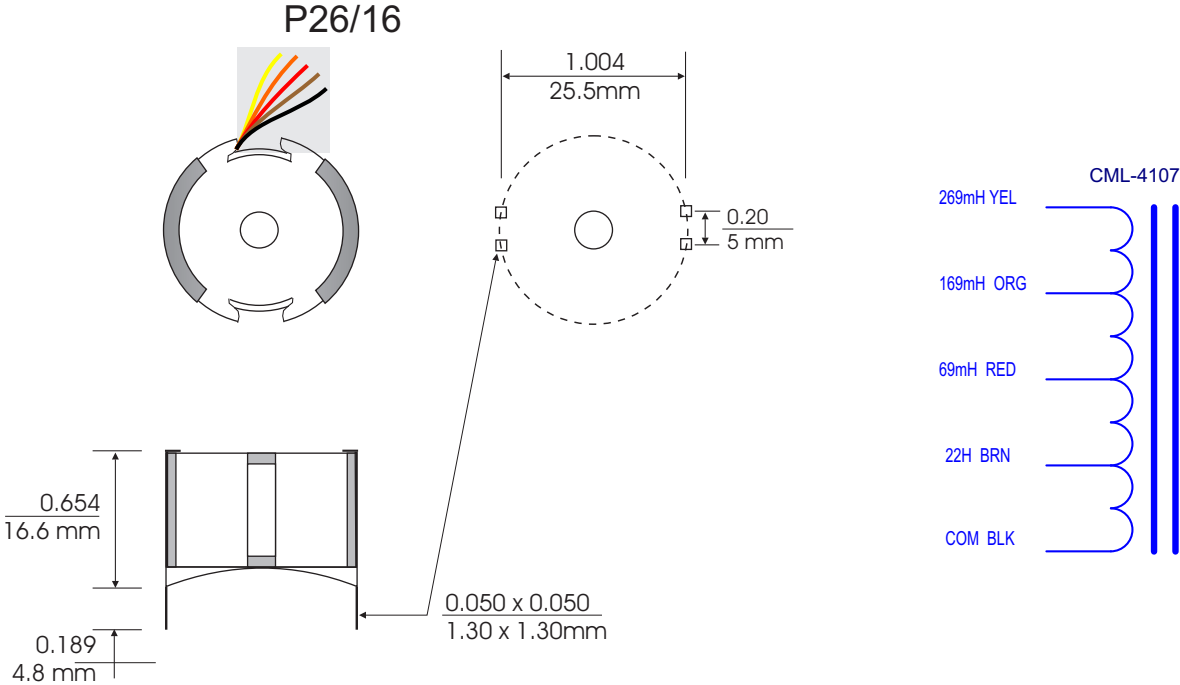

CML-4107

22, 69, 169, 269mH

4487 Ish Drive, Simi Valley, CA 93063
(818) 993-4644