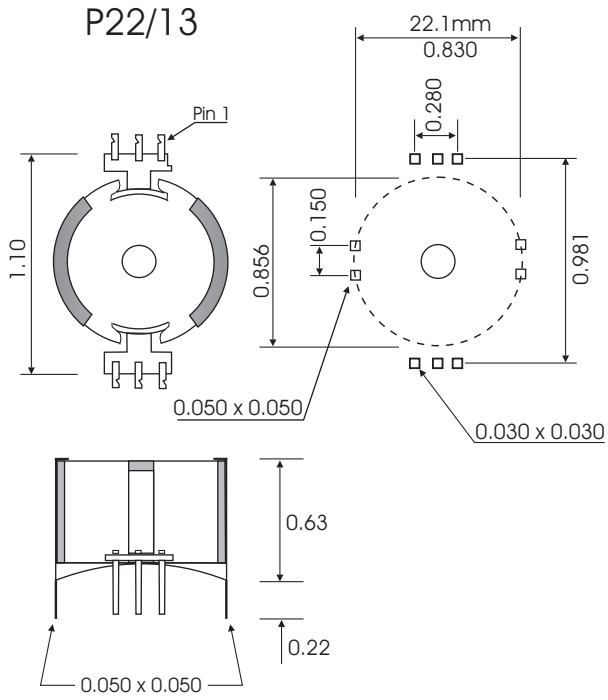

CML-5810 2.75H

4487 Ish Drive, Simi Valley, CA 93063
(818) 993-4644