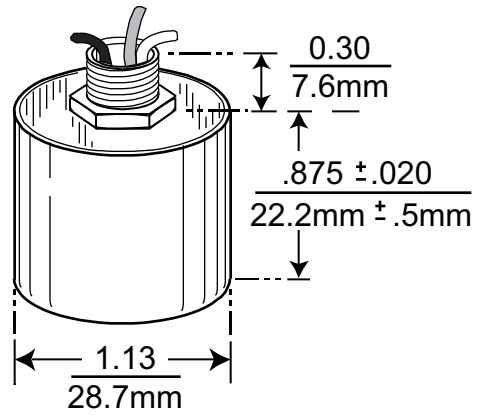

CML-5831 6.0H

4487 Ish Drive, Simi Valley, CA 93063
(818) 993-4644