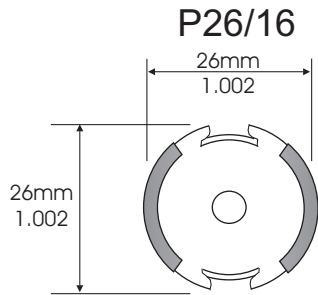

CML-5831 6.0H

4487 Ish Drive, Simi Valley, CA 93063
(818) 993-4644