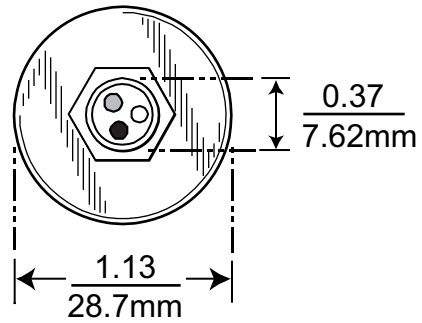

CML-5831 6.0H

4487 Ish Drive, Simi Valley, CA 93063
(818) 993-4644