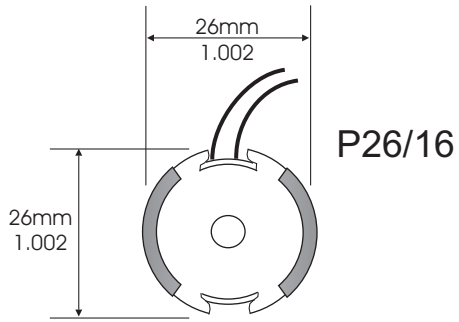

CML-6213 1.8H

4487 Ish Drive, Simi Valley, CA 93063
(818) 993-4644