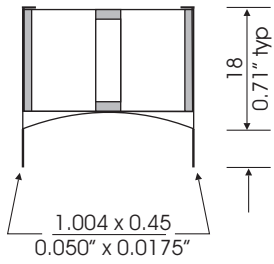

CML-6213 1.8H

4487 Ish Drive, Simi Valley, CA 93063
(818) 993-4644