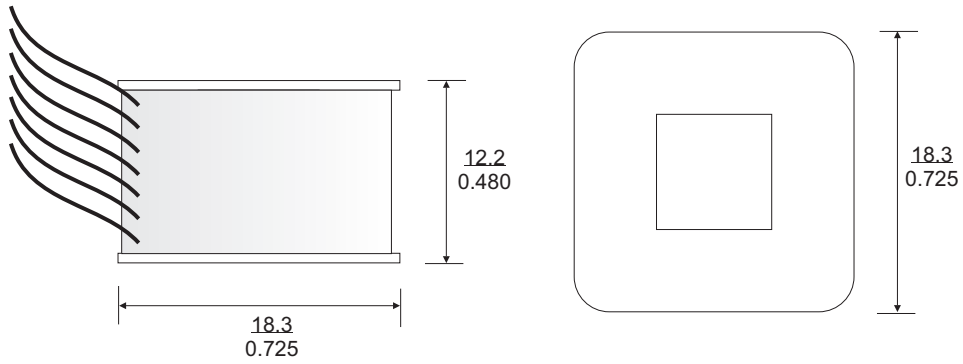

CML-6831
Air Core
3.7, 6.4, 12.7, 17.7, 26, 45.7mH

4487 Ish Drive, Simi Valley, CA 93063
(818) 993-4644